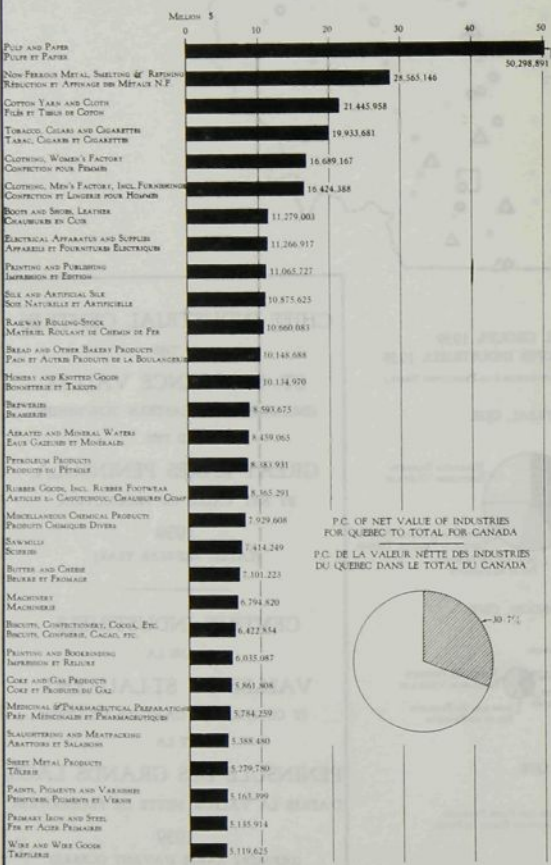

NET VALUE OF THIRTY LEADING INDUSTRIES, 1939  
 VALEUR NETTE DES TRENTE PREMIERES INDUSTRIES, 1939

QUEBEC

ONTARIO